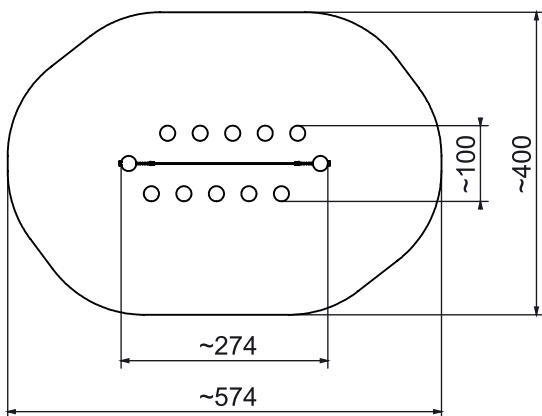

Information about the product

Dimensions	ca. 274 x 100 cm
Safety zone	ca. 574 x 400 cm
Safety zone area	ca. 20 m ²
Overall height	ca. 222 cm
Free fall height	ca. 34 cm
Amount of users	5
Product complies with EN 1176-1:2017-12	Yes
Availability of spare parts	Yes
Age range	3-12

According to EN 1176-1:2017-12 norm, the product requires applying a safety surface according to the product's free fall height.

Functions

Climbing

Balancing

Socializing

SCALE 1:100

**Materials**

Natural robinia wood

Polypropylene ropes
pp - multisplit type with a
steel core and a diameter of
16 mmAttested 6 mm stainless
steel chains.