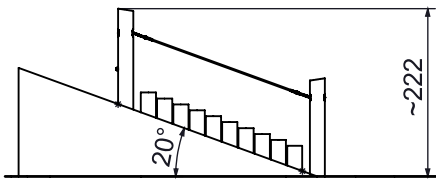

Information about the product

Dimensions	ca. 274 x 100 cm
Safety zone	ca. 574 x 400 cm
Safety zone area	ca. 20 m ²
Overall height	ca. 222 cm
Free fall height	ca. 34 cm
Amount of users	5
Product complies with EN 1176-1:2017-12	Yes
Availability of spare parts	Yes
Age range	3-12

According to EN 1176-1:2017-12 norm, the product requires applying a safety surface according to the product's free fall height.

Functions

Climbing

Balancing

Socializing

SCALE 1:100

**Materials**

Natural robinia wood

Polypropylene ropes
pp - multisplit type with a
steel core and a diameter of
16 mmAttested 6 mm stainless
steel chains.