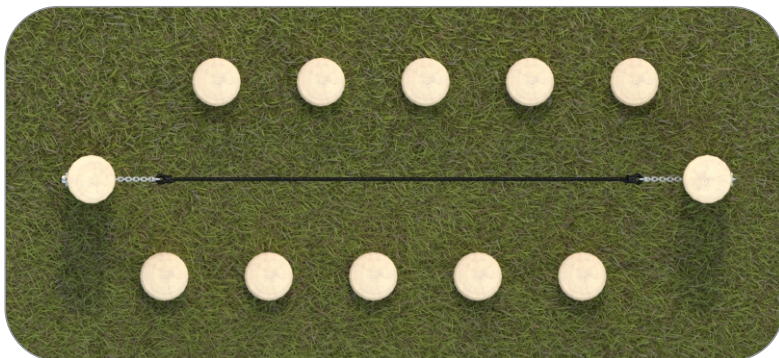

Information about the product

Dimensions	ca. 274 x 100 cm
Safety zone	ca. 574 x 400 cm
Safety zone area	ca. 20 m ²
Overall height	ca. 222 cm
Free fall height	ca. 34 cm
Amount of users	5
Product complies with EN 1176-1:2017-12	Yes
Availability of spare parts	Yes
Age range	3-12

According to EN 1176-1:2017-12 norm, the product requires applying a safety surface according to the product's free fall height.

Functions

Climbing

Balancing

Socializing

SCALE 1:100

**Materials**

Natural robinia wood

Polypropylene ropes
pp - multisplit type with a
steel core and a diameter of
16 mmAttested 6 mm stainless
steel chains.